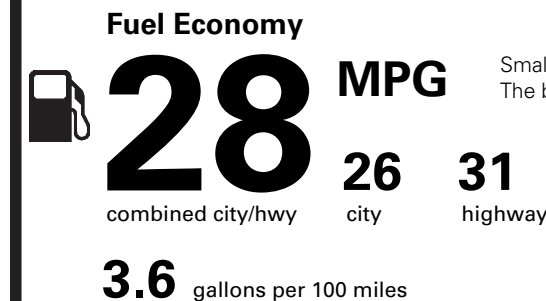

FUNCTIONAL

- AM/FM/MP3, 6 SPEAKERS
- AUTO START STOP TECH
- ELECTRIC PARKING BRAKE
- FORD CO-PILOT360™
- FORDPASS™ CONNECT 4GWI-FI HOTSPOT TELEMATICS MODEM
- INTELLIGENT ACCESS W/PUSH BUTTON START
- REAR VIEW CAMERA
- SECURICODE KEYLESS KEYPAD
- SIRIUSXM® - SVC N/A AK&HI
- SYNC®3 8" SCR N W/APPLINK®

SAFETY/SECURITY

- ADVANCETRAC® WITH RSC®
- AIRBAG - DRIVER KNEE
- AIRBAGS - DUAL STAGE FRONT
- AIRBAGS - FRONT SEAT MOUNTED SIDE IMPACT
- AIRBAGS - SAFETY CANOPY®
- LATCH CHILD SAFETY SYSTEM
- PERSONAL SAFETY SYSTEM™
- SOS POST-CRASH ALERT SYS™
- TIRE PRESSURE MONIT SYS

WARRANTY

- 3YR/36,000 BUMPER / BUMPER
- 5YR/60,000 POWERTRAIN
- 5YR/60,000 ROADSIDE ASSIST

INCLUDED ON THIS VEHICLE

(MSRP)

EQUIPMENT GROUP 200A

OPTIONAL EQUIPMENT/OTHER

2020 MODEL YEAR	
RAPID RED MET TINTED CC	395.00
.17" SHDW SLVR-PNTD ALUM WHEEL	
.225/65R17 102H A/S BSW2 TIRES	
FORD CO-PILOT360 ASSIST	695.00
.VOICE-ACTV TOUCH-SCR NAV SYS	
.ADAPTIVE CRUISE W/STOP AND GO	
FRONT LICENSE PLATE BRACKET	NO CHARGE

PRICE INFORMATION

BASE PRICE	$28,595.00
TOTAL OPTIONS/OTHER	1,090.00
TOTAL VEHICLE & OPTIONS/OTHER	29,685.00
DESTINATION & DELIVERY	1,195.00

EPA DOT Fuel Economy and Environment

Gasoline Vehicle

Small SUVs range from 18 to 120 MPG. The best vehicle rates 136 MPGe.

You save $250
in fuel costs over 5 years compared to the average new vehicle.

Annual fuel cost **$1,450**